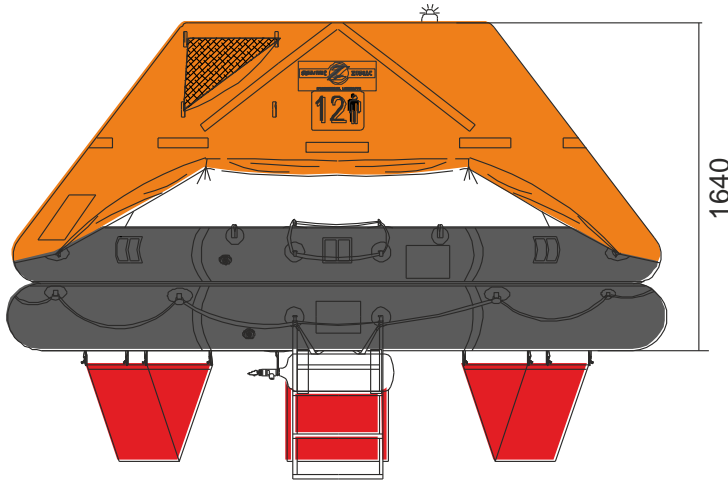

# 12 MAN THROW OVER BOARD LIFERAFT (NG) LOW PROFILE CONTAINER SOLAS A & B PACK

12 MAN (NG)	A PACK			B PACK		
<b>Container</b>	<b>N135</b>			<b>N134</b>		
	X: 1088 mm	Y: 666 mm	Z: 389 mm	X: 965 mm	Y: 596 mm	Z: 380 mm
Dimensions	X: 3' 6,84"	Y: 2' 2,23"	Z: 1' 3,32"	X: 3' 2"	Y: 1' 11,47"	Z: 1' 2,97"
Liferaft Net Weight	100 kg / 221 pounds			69 kg / 153 pounds		
Max. height stowage	25 m / 83'			25 m / 83'		
Painter line length	30 m / 99'					
Inflation Cylinder	1 x 8 liter					

 Crate	X: 1140 mm	Y: 690 mm	Z: 410 mm	X: 1020 mm	Y: 630 mm	Z: 400 mm
	X: 3' 8,89"	Y: 2' 3,17"	Z: 1' 4,15"	X: 3' 4,16"	Y: 2' 0,81"	Z: 1' 3,75"
	104 kg / 230 pounds			73 kg / 161 pounds		
	0,323 m3 / 11,39 cubic foot			0,258 m3 / 9,08 cubic foot		

<b>Towing force</b>	<b>2 knots</b>	<b>3 knots</b>
Without sea anchor	52 daN	90 daN
With sea anchor	97 daN	175 daN

**Approvals:** EC (MED) – USCG – TC – BV

12 TO NG LPC 08022017 KLT.doc      Issue: 5      Date: 08/02/2017