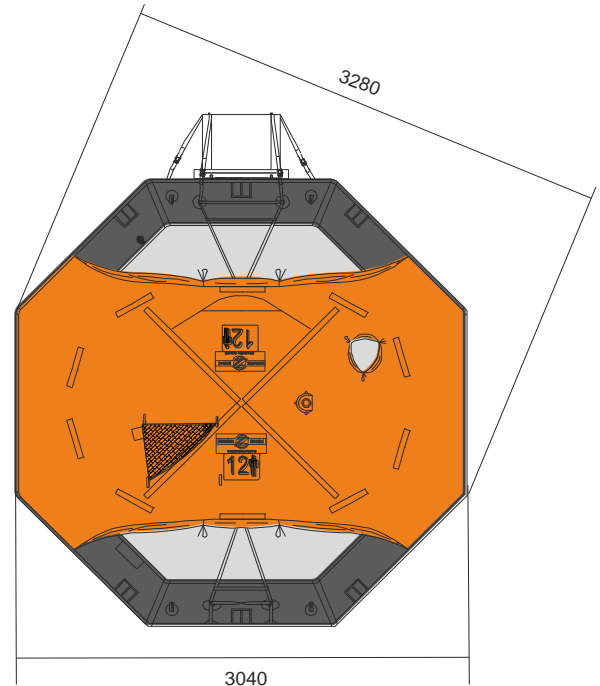

# 12 MAN THROW OVER BOARD LIFERAFT (NG) LOW PROFILE CONTAINER SOLAS A & B PACK

12 MAN (NG)	A PACK			B PACK		
<b>Container</b>	<b>N135</b>			<b>N134</b>		
	X: 1088 mm	Y: 666 mm	Z: 389 mm	X: 965 mm	Y: 596 mm	Z: 380 mm
Dimensions	X: 3' 6,84"	Y: 2' 2,23"	Z: 1' 3,32"	X: 3' 2"	Y: 1' 11,47"	Z: 1' 2,97"
Liferaft Net Weight	100 kg / 221 pounds			69 kg / 153 pounds		
Max. height stowage	25 m / 83'			25 m / 83'		
Painter line length	30 m / 99'					
Inflation Cylinder	1 x 8 liter					

 Crate	X: 1140 mm	Y: 690 mm	Z: 410 mm	X: 1020 mm	Y: 630 mm	Z: 400 mm
	X: 3' 8,89"	Y: 2' 3,17"	Z: 1' 4,15"	X: 3' 4,16"	Y: 2' 0,81"	Z: 1' 3,75"
	104 kg / 230 pounds			73 kg / 161 pounds		
	0,323 m3 / 11,39 cubic foot			0,258 m3 / 9,08 cubic foot		

<b>Towing force</b>	<b>2 knots</b>	<b>3 knots</b>
Without sea anchor	52 daN	90 daN
With sea anchor	97 daN	175 daN

**Approvals:** EC (MED) – USCG – TC – BV

12 TO NG LPC 08022017 KLT.doc      Issue: 5      Date: 08/02/2017

Dimensions and weight +/- 5%  
SURVITEC SAS reserves the right to change specification without notice.  
For installation, add minimum +10mm for clearance to dimensions of the container.