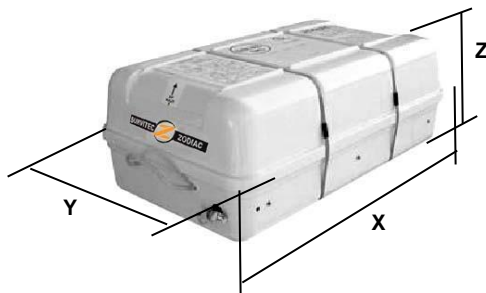

# 12 MAN THROW OVER BOARD LIFERAFT (NG) LOW PROFILE CONTAINER SOLAS A & B PACK

12 MAN (NG)	A PACK			B PACK		
<b>Container</b>	<b>N135</b>			<b>N134</b>		
	X: 1088 mm	Y: 666 mm	Z: 389 mm	X: 965 mm	Y: 596 mm	Z: 380 mm
Dimensions	X: 3' 6,84"	Y: 2' 2,23"	Z: 1' 3,32"	X: 3' 2"	Y: 1' 11,47"	Z: 1' 2,97"
Liferaft Net Weight	100 kg / 221 pounds			69 kg / 153 pounds		
Max. height stowage	25 m / 83'			25 m / 83'		
Painter line length	30 m / 99'					
Inflation Cylinder	1 x 8 liter					

 Crate	X: 1140 mm	Y: 690 mm	Z: 410 mm	X: 1020 mm	Y: 630 mm	Z: 400 mm
	X: 3' 8,89"	Y: 2' 3,17"	Z: 1' 4,15"	X: 3' 4,16"	Y: 2' 0,81"	Z: 1' 3,75"
	104 kg / 230 pounds			73 kg / 161 pounds		
	0,323 m3 / 11,39 cubic foot			0,258 m3 / 9,08 cubic foot		